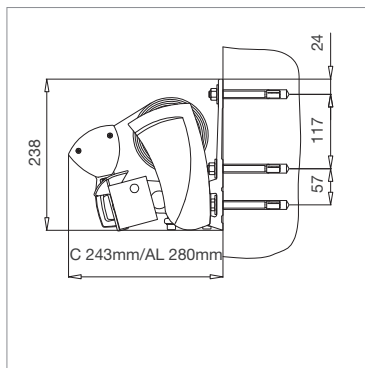

Model	CLASSIC	ALTO CLASSIC
Maximum width	8,000	6,000
Coupling systems	14,000	N/A
Maximum projection	4,000 (*4,500)	4,000
Maximum projection with W	4,000	3,000
Installation angle	5-45°	0-40°
Frame colours	150 + colours	150 + colours
Standard operation	Motor	Motor

(Hand crank possible on small sizes) (\*4,500 projection from 5-6.5m wide)

Face fix (dimensions in mm)

Top fix (dimensions in mm)

Optional Rain Pelmet (dimensions in mm)

C= Classic model / AL=Alto Classic model