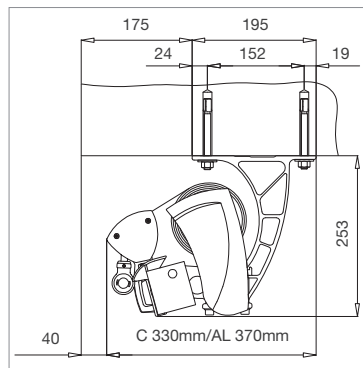

Model	CLASSIC	ALTO CLASSIC
Maximum width	8,000	6,000
Coupling systems	14,000	N/A
Maximum projection	4,000 (*4,500)	4,000
Maximum projection with W	4,000	3,000
Installation angle	5-45°	0-40°
Frame colours	150 + colours	150 + colours
Standard operation	Motor	Motor

(Hand crank possible on small sizes) (\*4,500 projection from 5-6.5m wide)

Face fix (dimensions in mm)

Top fix (dimensions in mm)

Optional Rain Pelmet (dimensions in mm)

C= Classic model / AL=Alto Classic model