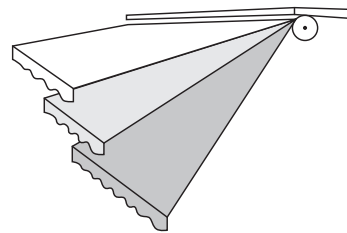

## FLEXIBLE TILT CONTROL (Classic only)

Optional F.T.C. (Flexible Tilt Control) function enables the user to have adjustable pitch control over the angle of the awning on systems up to 6.5 x 3m (6.5x2.5m with V). Operated by a manual gear and hand crank the angle can be adjusted from 0-80 degrees and offers the option to change the angle with the change of seasons or as required.