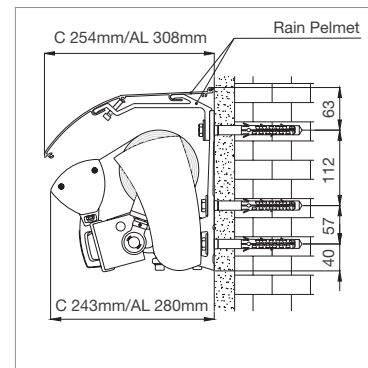

(Hand crank possible on small sizes) (\*4,500 projection from 5-6.5m wide)

Face fix (dimensions in mm)

Top fix (dimensions in mm)

Optional Rain Pelmet (dimensions in mm)

C= Classic model / AL=Alto Classic model