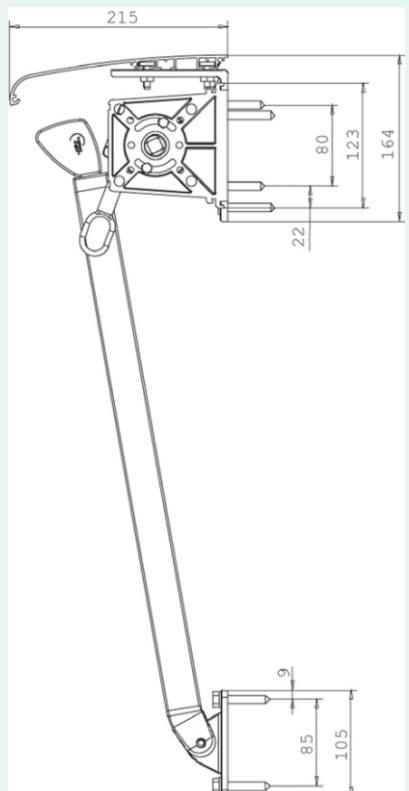

Bayside

AWNING CENTRE

132 Gardenvale Road
Gardenvale Victoria 3185

☎ 9596 3744

Robusta Drop Arm Awning

Thanks to the heavy-duty drop arms and roller tube, Robusta is a sturdy window awning especially suitable for large windows. A stylish aluminium hood protects the fabric and roller tube from the elements.

External crank handle operation or motorised with remote control.

Projection: 0.6, 0.7, 0.8, 0.9, 1.0, 1.2, 1.4m.

Maximum width: 5.4 m per unit.

Available with aluminium hood or Colorbond hood option.

INSTALLATION